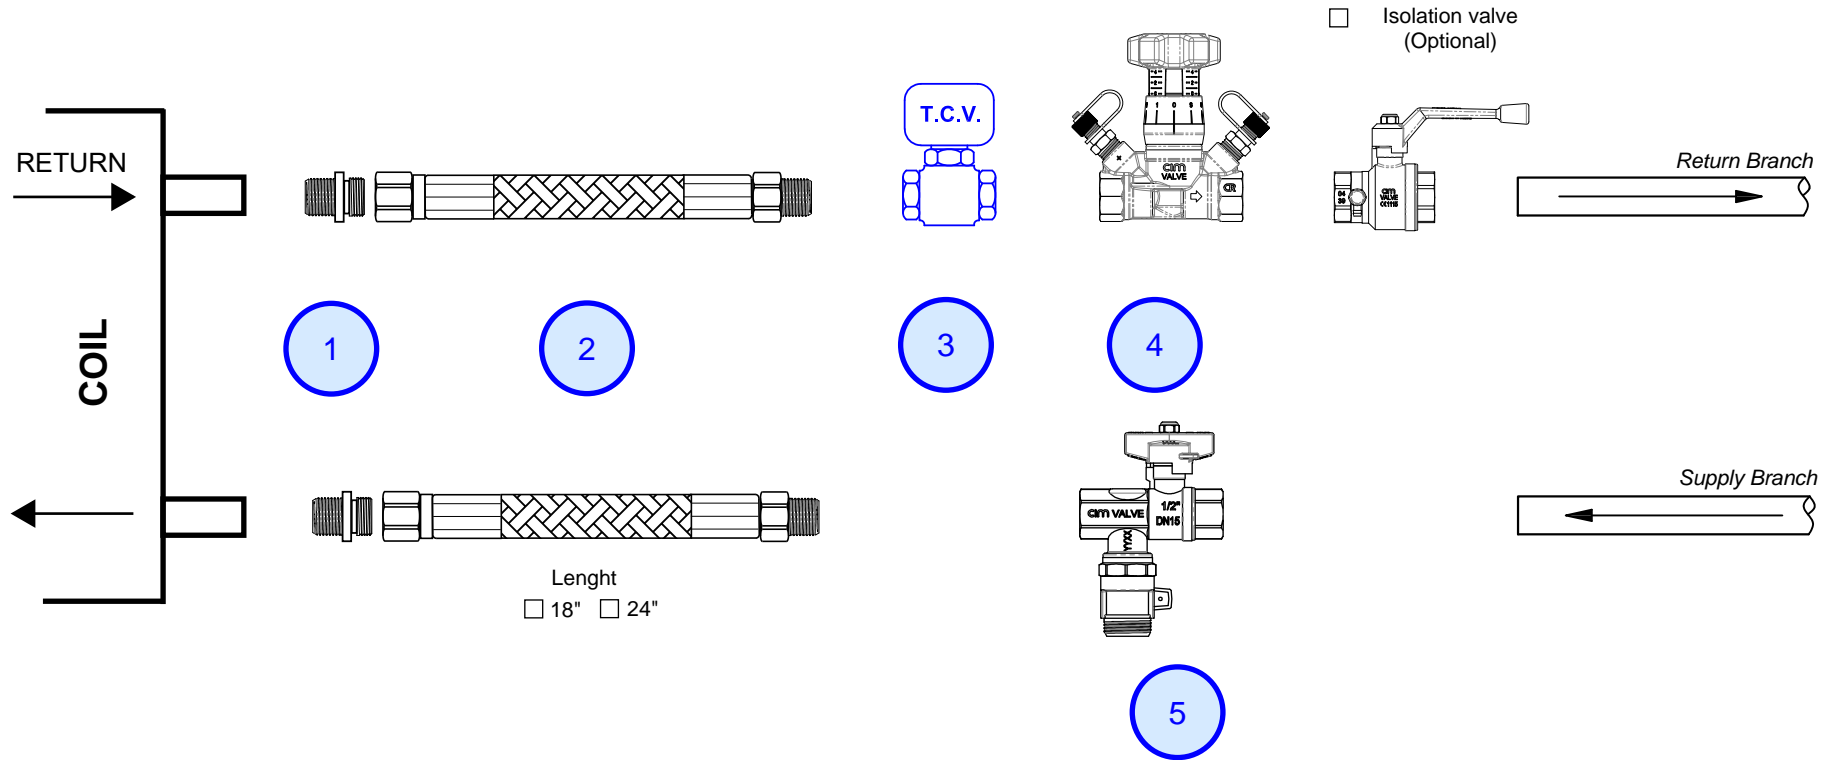

**NOTES:**

- Fittings not included
- Field Assembled by others
- Press-fitting connections available upon request
- Check on blanks for size and optional components

Diameter:  1/2"  3/4"  1"

NTS

Label	Code	Description
1	--	Brass Adapter MNPT / Male NH
2	HPHB	SS Flexible Hoses Female Swivel NH / Fixed MNPT
3	--	Control valve by others
4	CIM787	Manual balancing valve variable orifice and memory stop
5	CIM630	Isolation Valve c/w ball valve, strainer, and drain
6		

Project: ---	
Description: FC-2.B Balance Kit Variable Orifice w/ Multipurpose Valve	
Customer: ---	Date: XX/XX/XX
Author: Ambient Dynamics / AM	Revision: ---